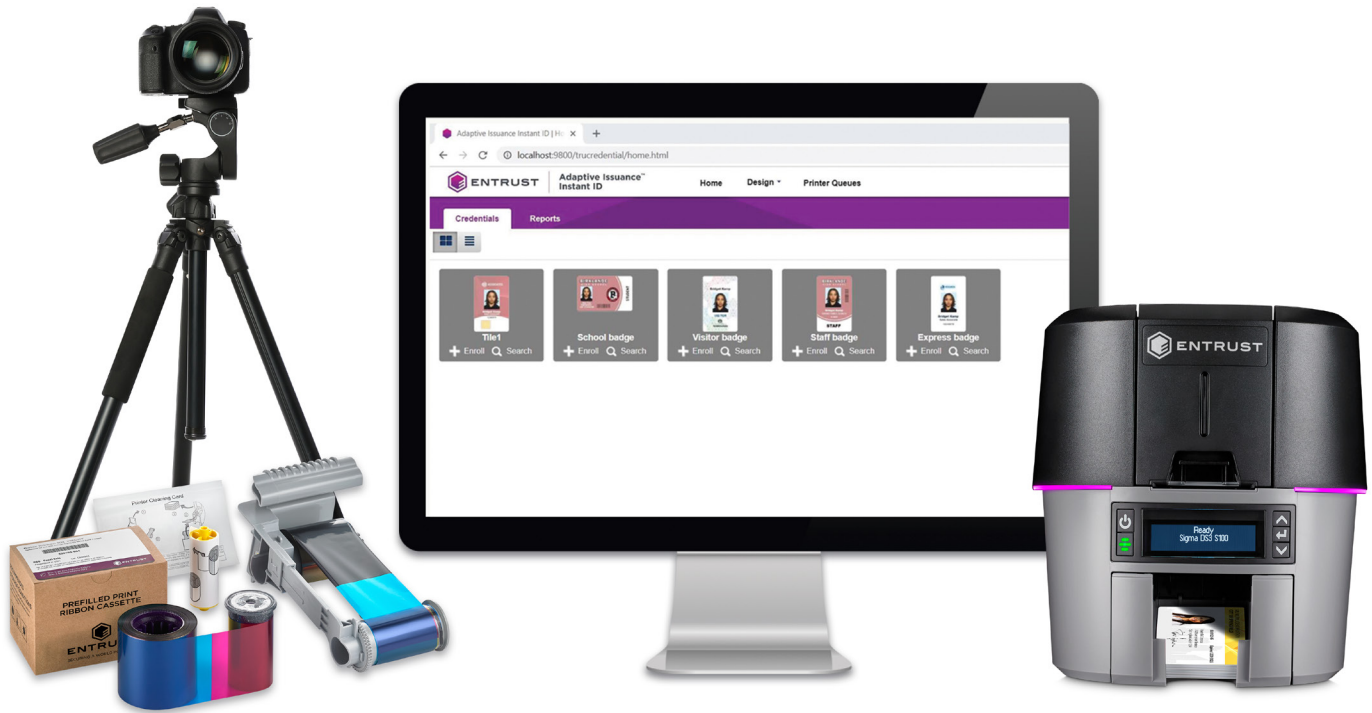

Entrust Certified Supplies support more reliable card printing.

- Full-color printer ribbons produce clear, vibrant image quality
- Engineered and tested for total compatibility with Entrust printers
- Intelligent Supplies Technology™ reduces ribbon waste, prevents errors, and automatically adjusts printer settings for optimum output

Responsive, local support helps you get the most from your Entrust system.

- Authorized Entrust providers offer expert advice on system planning, buying, and upgrades
- Experienced technicians perform installations, upgrades, and maintenance
- Firsthand knowledge of local educational system - regulations and funding